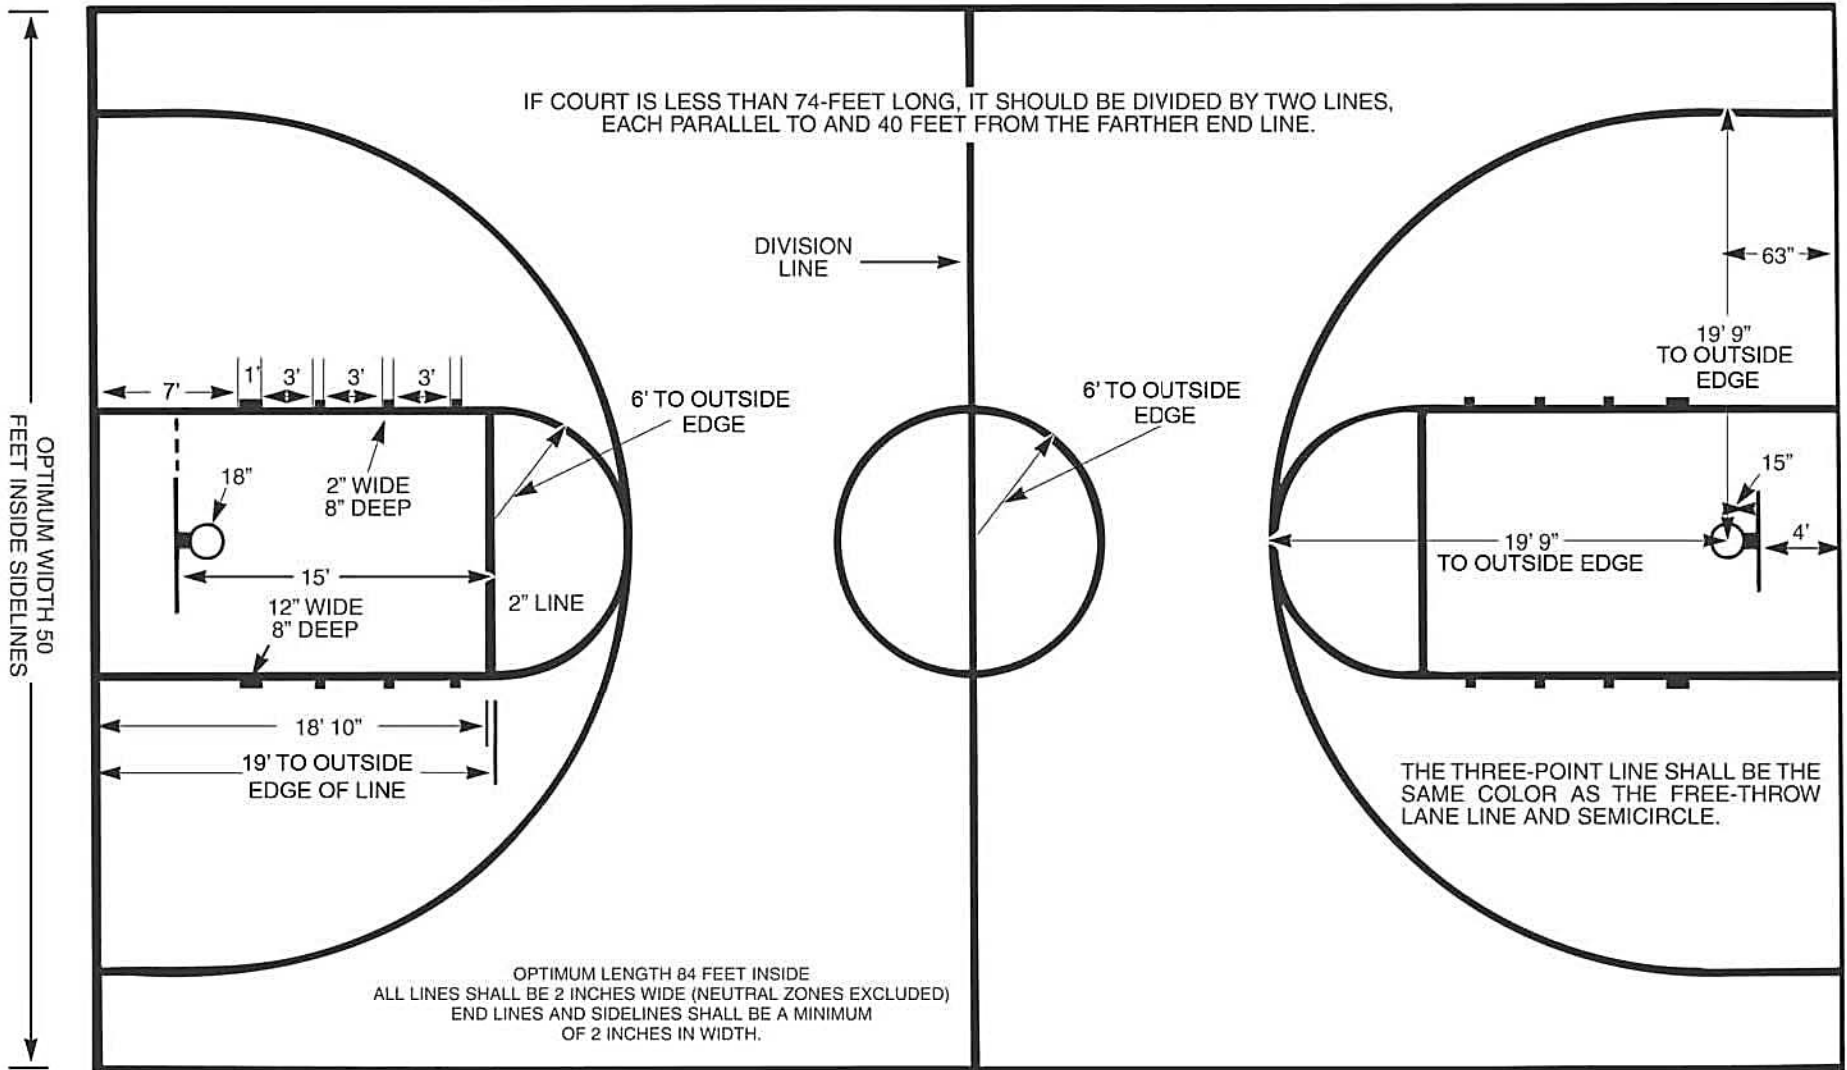

### BASKETBALL COURT DIAGRAM

(See Rule 1-13 for location and size of optional coaching box)

Left End Shows  
Rectangular Backboard  
72-Inches Wide

**MINIMUM OF 3 FEET**  
Preferably 10 feet of unobstructed space outside. If impossible to provide 3 feet, a narrow broken 1-inch line should be marked inside the court parallel with and 3 feet inside the boundary.

Right End Shows  
Fan Backboard  
54-Inches Wide